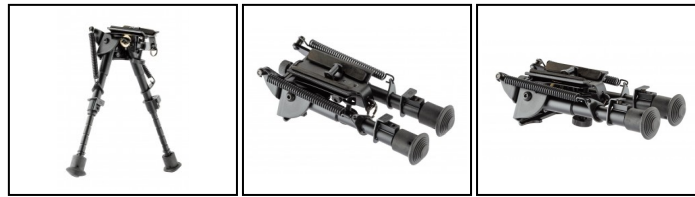

Metal Bipod low swivel mount

<https://bomanufacture.com/en/produit-9749-Metal-Bipod-low-swivel-mount>

SKU	Designation	French Law	Height (cm)	Weight (g)	Colors	MSRP
A61511	Metal Bipod low swivel mount	Vente libre	20	300	Black	43.20 € incl. tax

Automatic extension by push button, fully closed model

Bipod featuring a sturdy foldable arm with external tension spring.

Supplied without swivel to Picatinny adapter.

- Height: 6 " to 8.1 " or 15 to 22 cm.